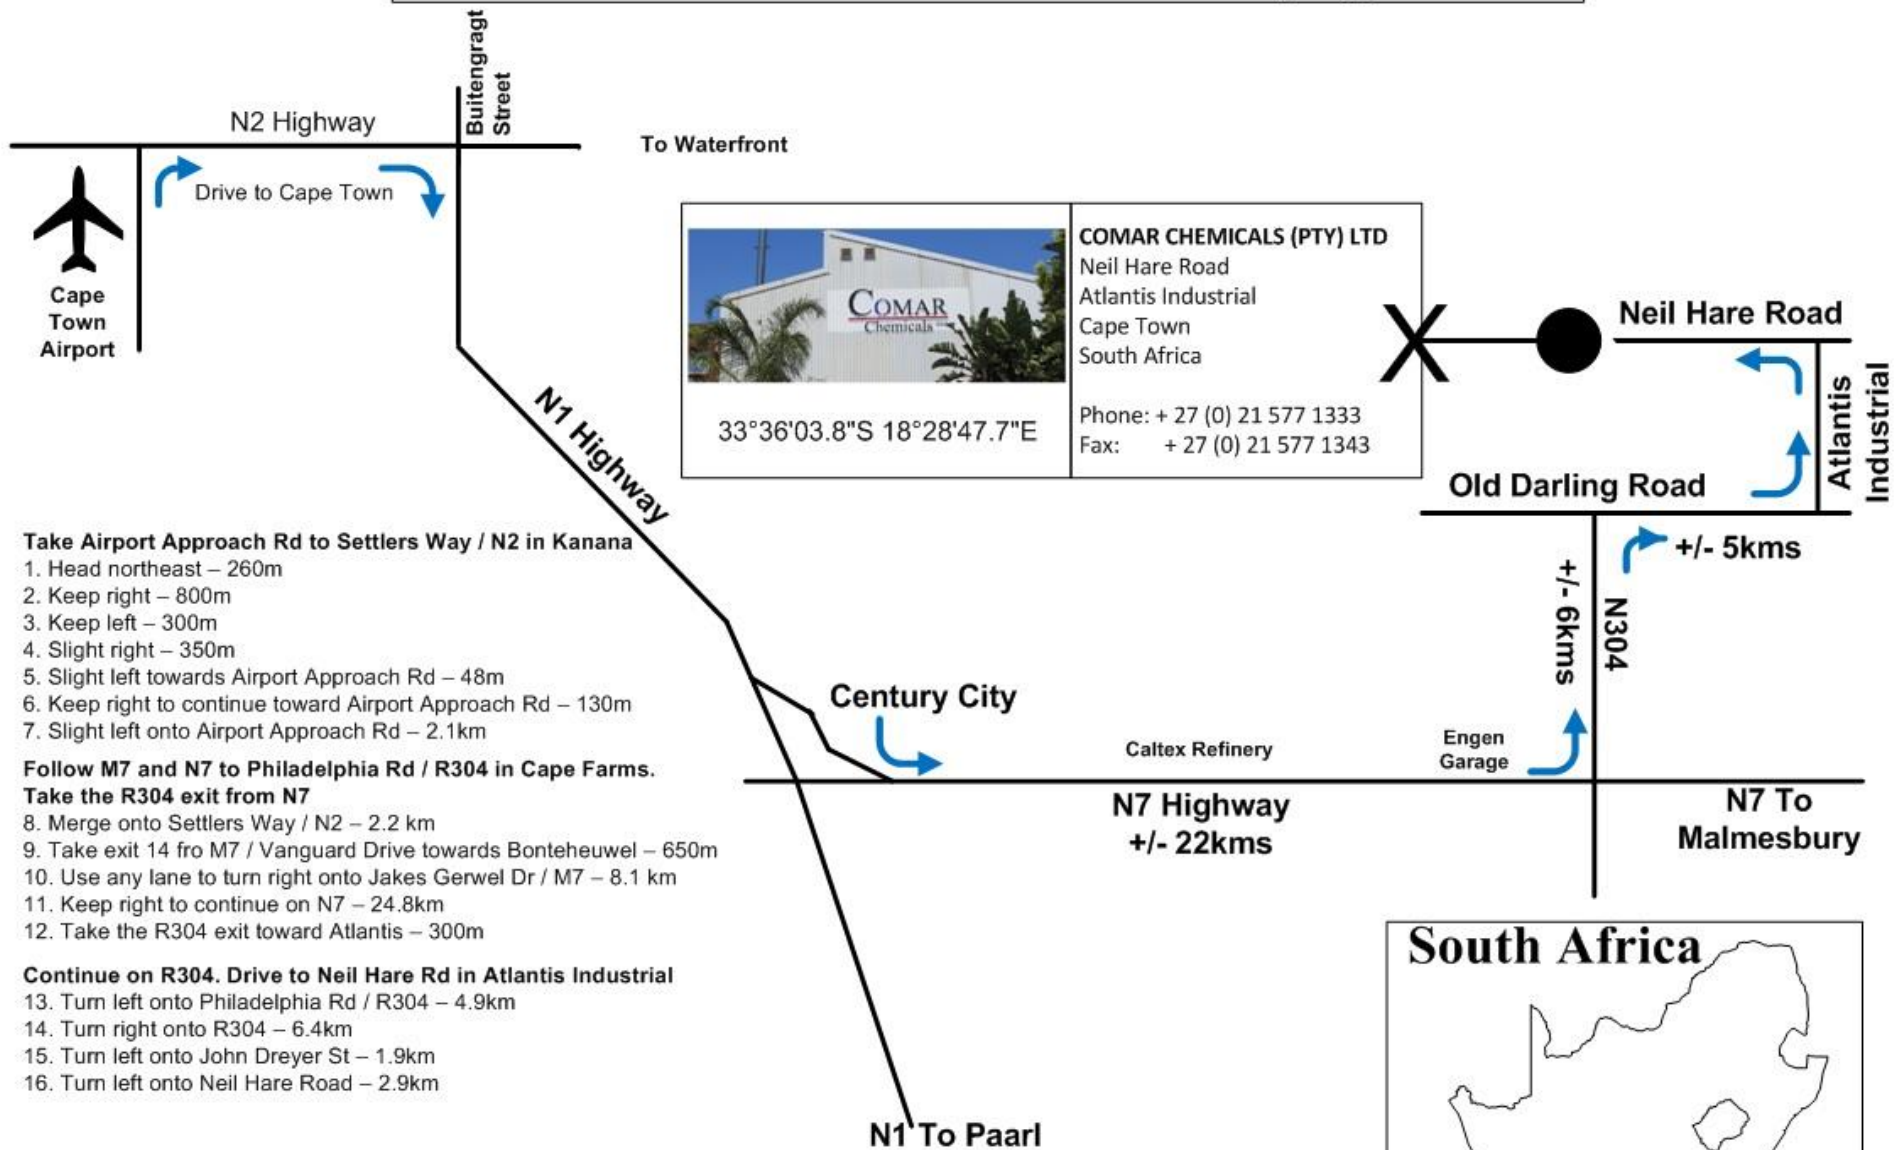

Directions to Comar Chemicals (Pty) Ltd

Take Airport Approach Rd to Settlers Way / N2 in Kanana

1. Head northeast – 260m
2. Keep right – 800m
3. Keep left – 300m
4. Slight right – 350m
5. Slight left towards Airport Approach Rd – 48m
6. Keep right to continue toward Airport Approach Rd – 130m
7. Slight left onto Airport Approach Rd – 2.1km

Follow M7 and N7 to Philadelphia Rd / R304 in Cape Farms. Take the R304 exit from N7

8. Merge onto Settlers Way / N2 – 2.2 km
9. Take exit 14 fro M7 / Vanguard Drive towards Bonteheuwel – 650m
10. Use any lane to turn right onto Jakes Gerwel Dr / M7 – 8.1 km
11. Keep right to continue on N7 – 24.8km
12. Take the R304 exit toward Atlantis – 300m

Continue on R304. Drive to Neil Hare Rd in Atlantis Industrial

13. Turn left onto Philadelphia Rd / R304 – 4.9km
14. Turn right onto R304 – 6.4km
15. Turn left onto John Dreyer St – 1.9km
16. Turn left onto Neil Hare Road – 2.9km